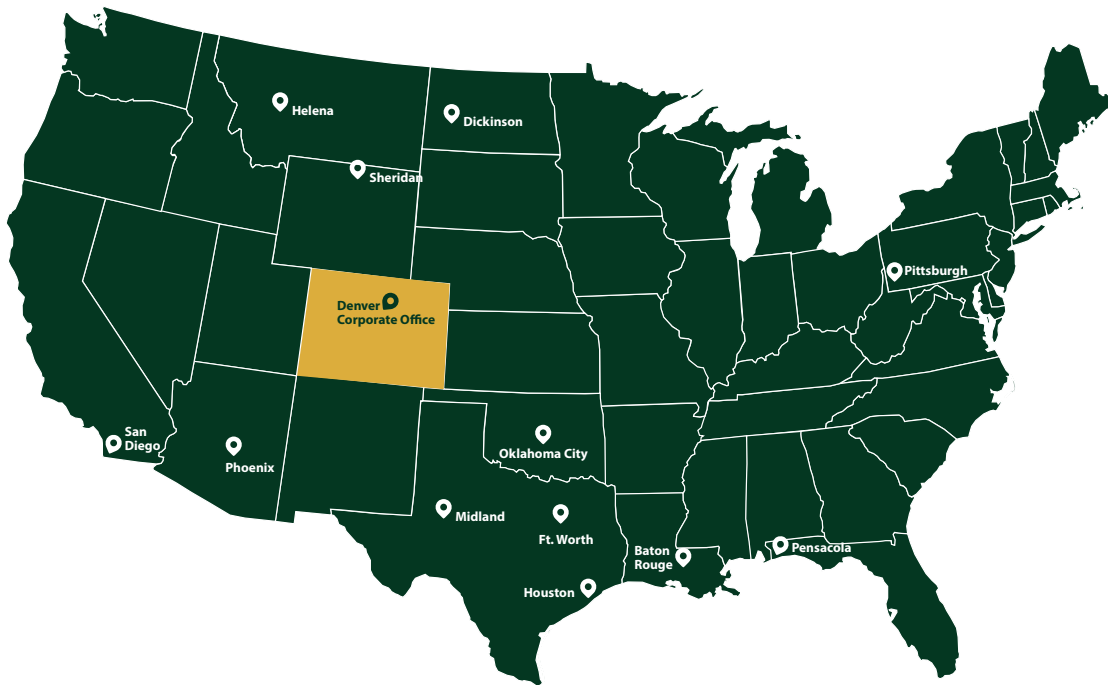

# IC LOCATIONS

Integrated Consulting & Inspection  
1407 Larimer Street, Suite 300, Denver, CO 80202  
Ph: 303.223.2578  
[www.ICILLC.com](http://www.ICILLC.com)